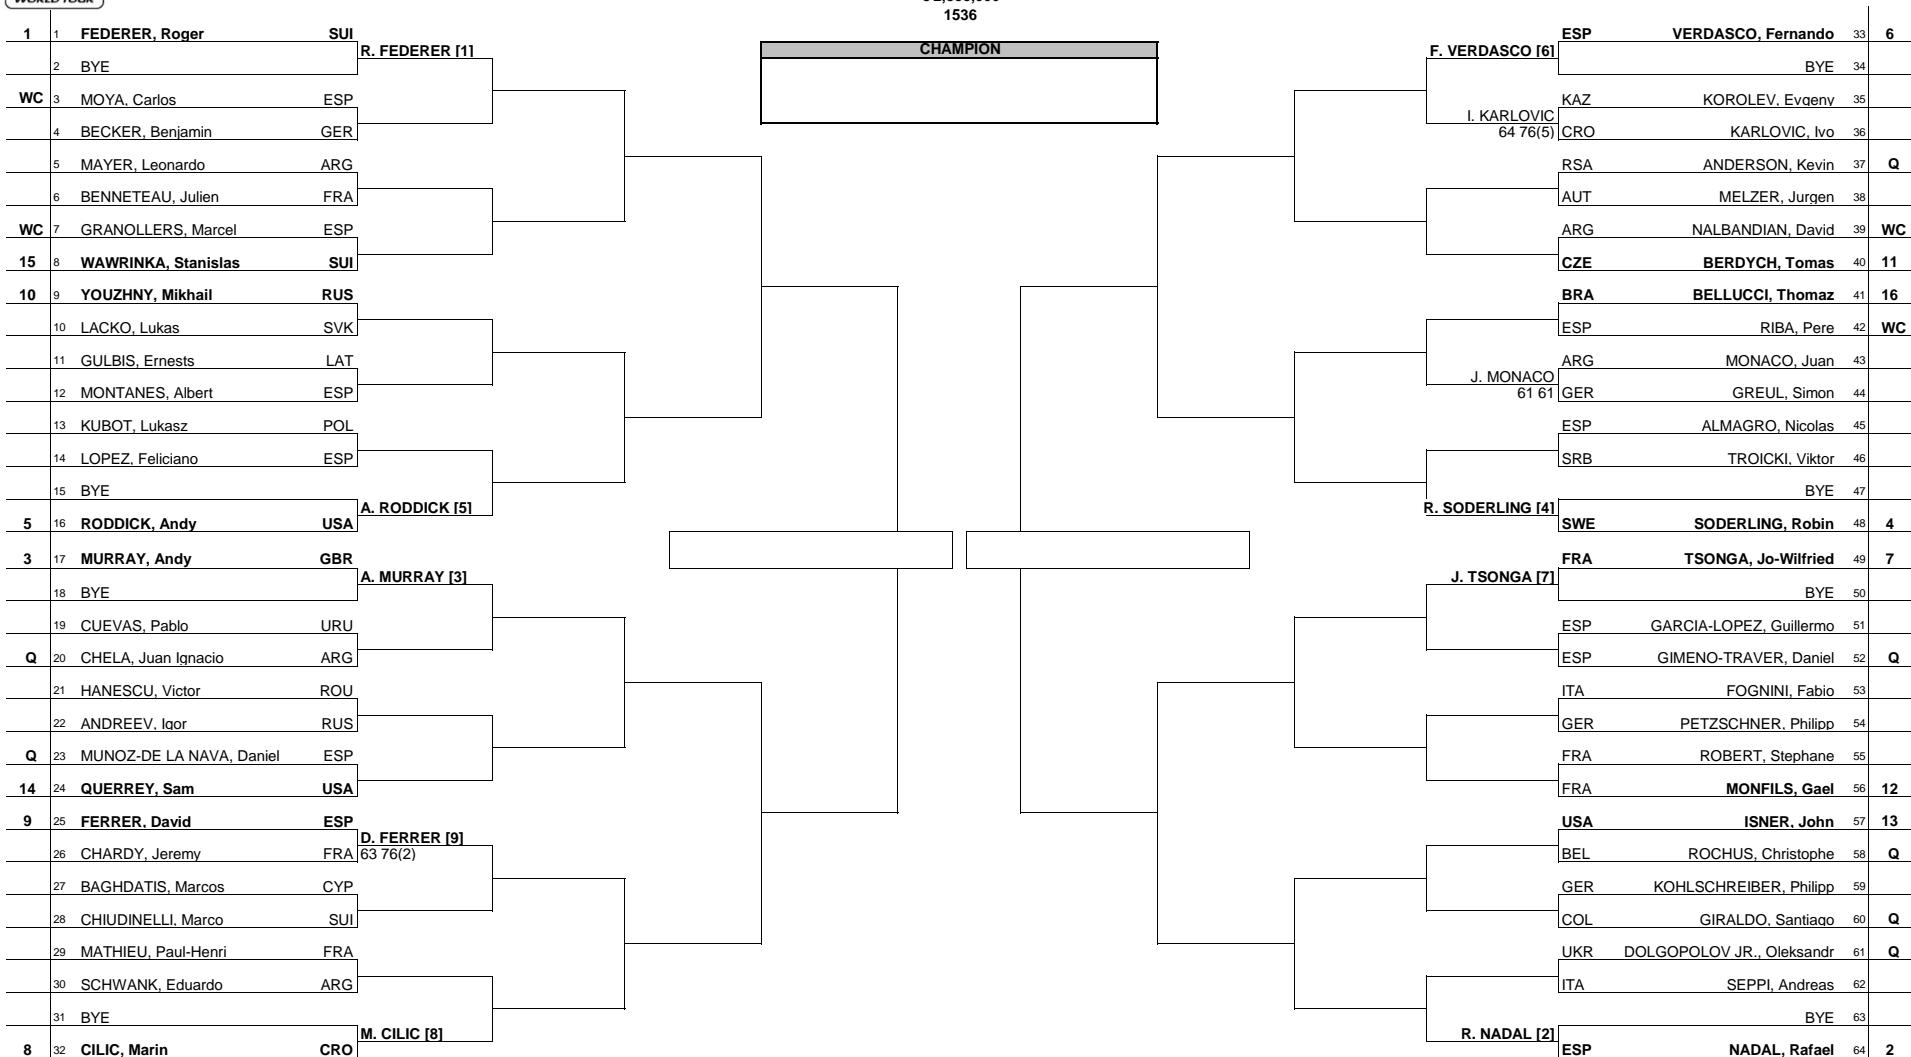

Mutua Madrileña Madrid Open

MAIN DRAW SINGLES

Madrid, ESP
7 - 16 May 2010
Red Clay
€ 2,835,000
1536

Seeded Players		Rank	Seeded Players		Rank	Prize Money	Pts.	Lucky Losers		Retirements/W.O.	
1	FEDERER, Roger	1	9	FERRER, David	12	Winner	€ 585,000	1000			
2	NADAL, Rafael	3	10	YOUZHNY, Mikhail	15	Finalists	€ 270,000	600			
3	MURRAY, Andy	4	11	BERDYCH, Tomas	16	Semi-Finalists	€ 131,500	360			
4	SODERLING, Robin	7	12	MONFILS, Gael	18	Quarter Finalists	€ 66,000	180			
5	RODDICK, Andy	8	13	ISNER, John	21	3rd Round	€ 33,750	90			
6	VERDASCO, Fernando	9	14	QUERREY, Sam	22	2nd Round	€ 17,500	45			
7	TSONGA, Jo-Wilfried	10	15	WAWRINKA, Stanislas	23	1st Round	€ 9,150	10			
8	CILIC, Marin	11	16	BELLUCCI, Thomaz	26						
								Last Direct Acceptance		ATP Supervisor	
								Schwank - 64		T. Barnes/T. Karlberg/M. Darby	

FOLLOW LIVE SCORING AT www.ATPWorldTour.com