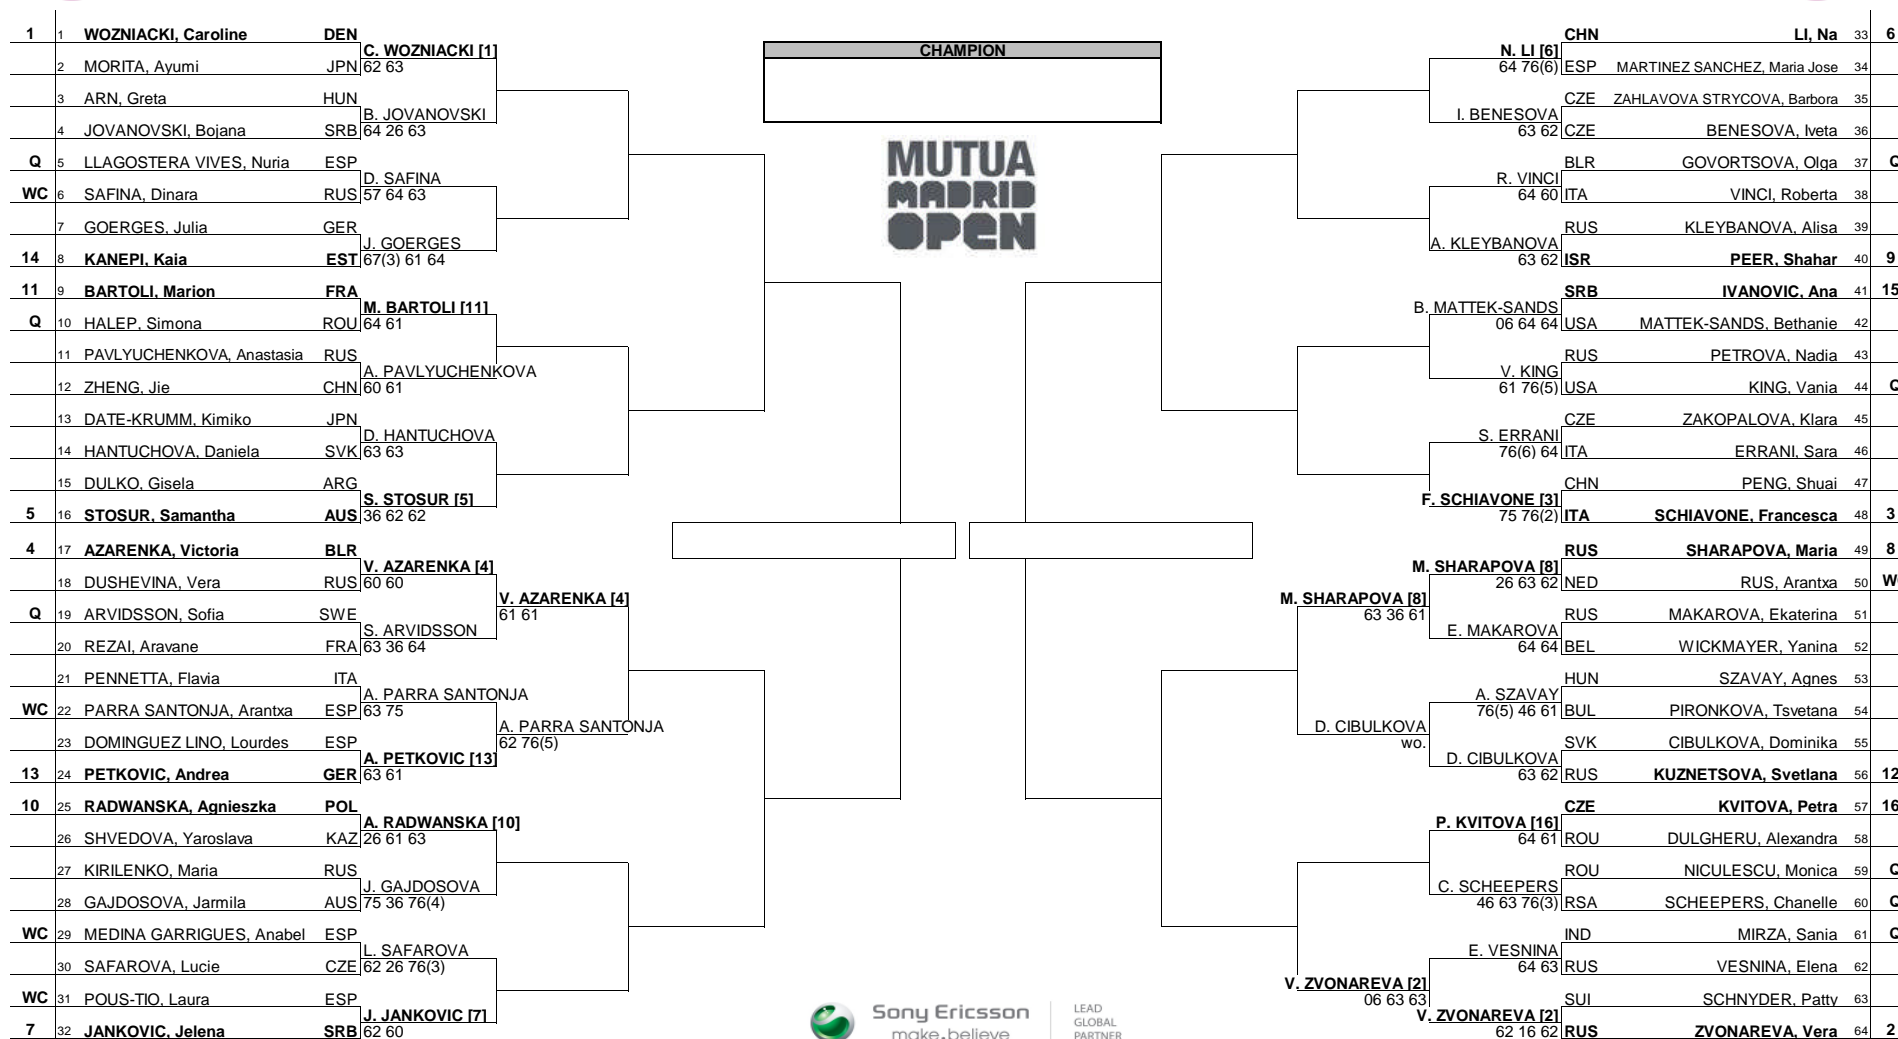

Mutua Madrid Open
MAIN DRAW SINGLES
 Madrid, Spain 30 Apr - 8 May 2011
 Red Clay
 WTA Premier Mandatory - € 3,500,000

LEAD GLOBAL PARTNER

Seeded Players	Rank	Seeded Players	Rank	Prize Money	Pts.	Lucky Losers	Retirements/W.O.
1 WOZNIACKI, Caroline	1	9 PEER, Shahar	11	Winner	€ 620,000	1000	
2 ZVONAREVA, Vera	3	10 RADWANSKA, Agnieszka	12	Finalists	€ 310,000	700	A.SZAVAY (Low back)
3 SCHIAVONE, Francesca	4	11 BARTOLI, Marion	13	Semi-Finalists	€ 135,500	450	
4 AZARENKA, Victoria	5	12 KUZNETSOVA, Svetlana	14	Quarter Finalists	€ 57,500	250	
5 STOSUR, Samantha	6	13 PETKOVIC, Andrea	15	3rd Round	€ 27,500	140	
6 LI, Na	7	14 KANEPI, Kaia	17	2nd Round	€ 15,150	80	
7 JANKOVIC, Jelena	8	15 IVANOVIC, Ana	18	1st Round	€ 7,825	5	
8 SHARAPOVA, Maria	9	16 KVITOVA, Petra	19				
				Last Direct Acceptance		Players Representative	
				ZHENG, Jie (59)		M.J.Martinez-S / A.Rezai	
						WTA Supervisor	
						G.Orlandi/F.Chouquet	
Follow Live Scoring at www.wtatennis.com							