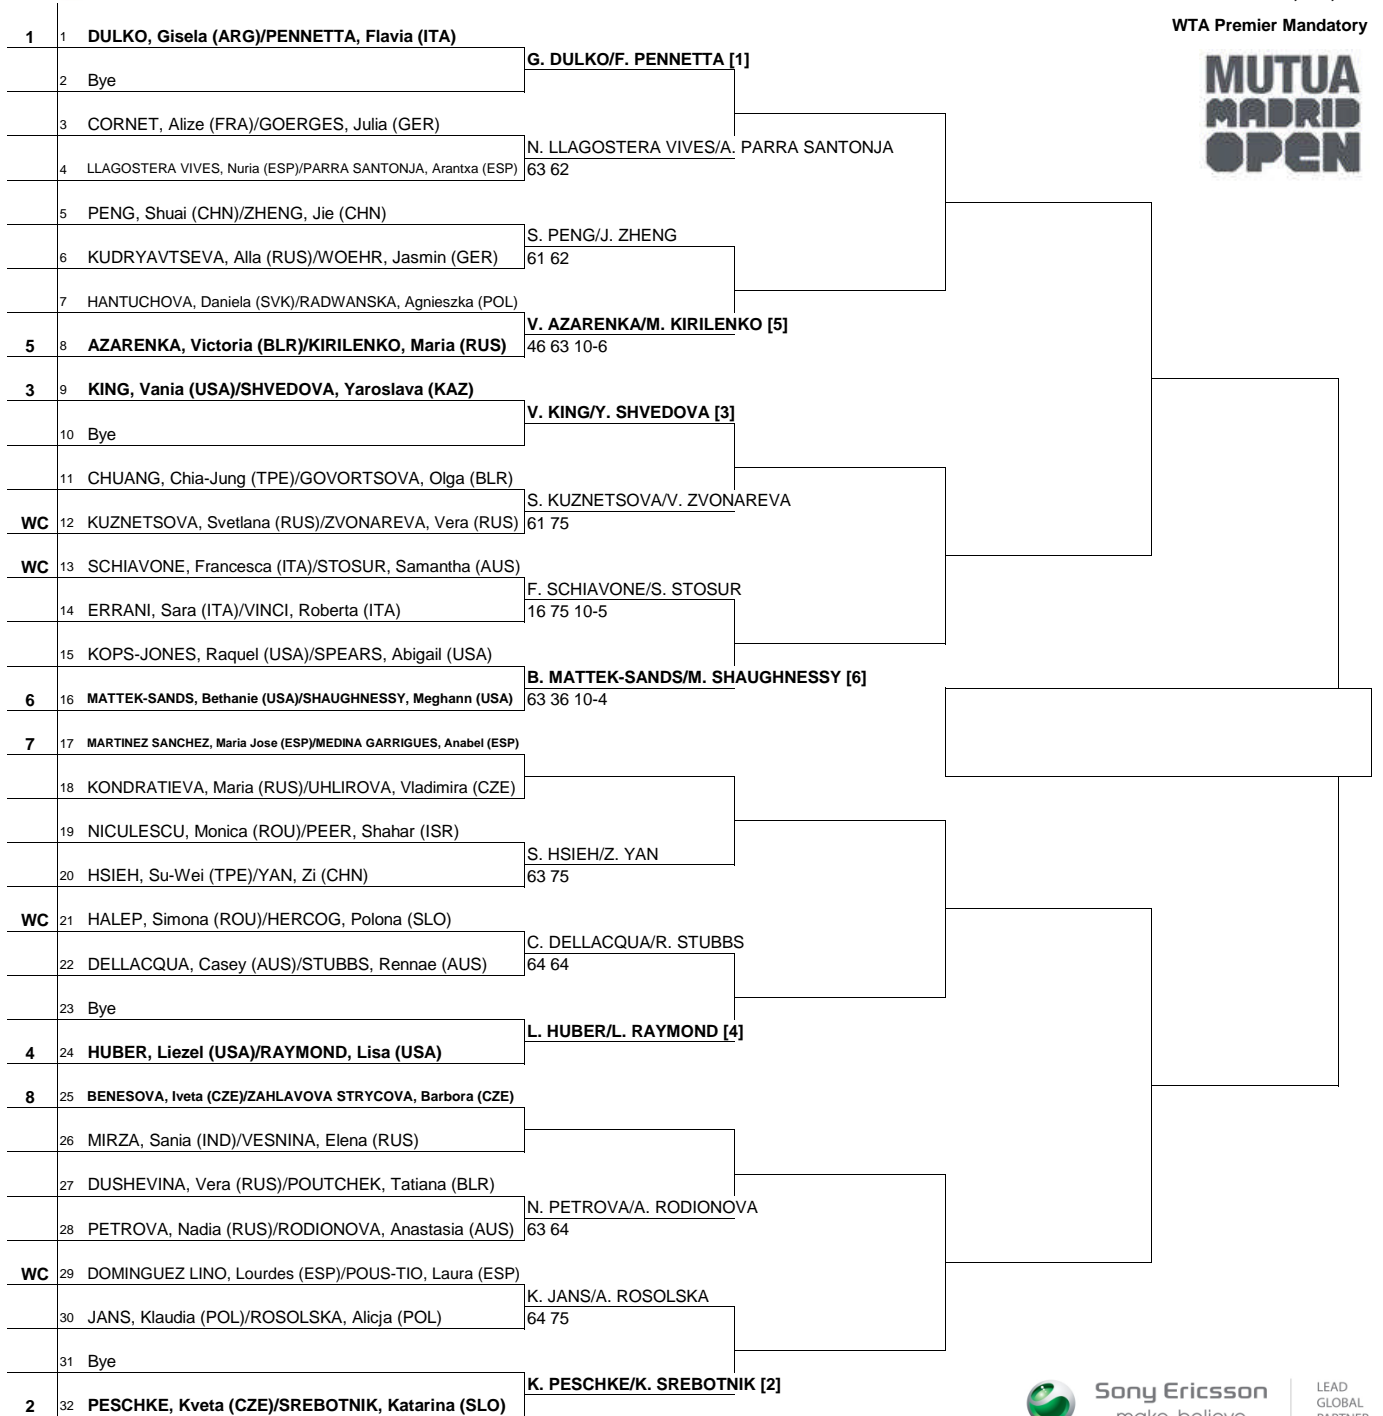

MAIN DRAW DOUBLES

Mutua Madrid Open

Madrid, Spain 30 Apr - 8 May 2011
Red Clay
€ 3,500,000

WTA Premier Mandatory

Table with columns: Seeded Players, Rank, Prize Money (Per Team), Pts., Alternates, Retirements/W.O., Players Representative, WTA Supervisor. Includes data for players like Dulko/Pennetta, Peschke/Srebotnik, King, etc.