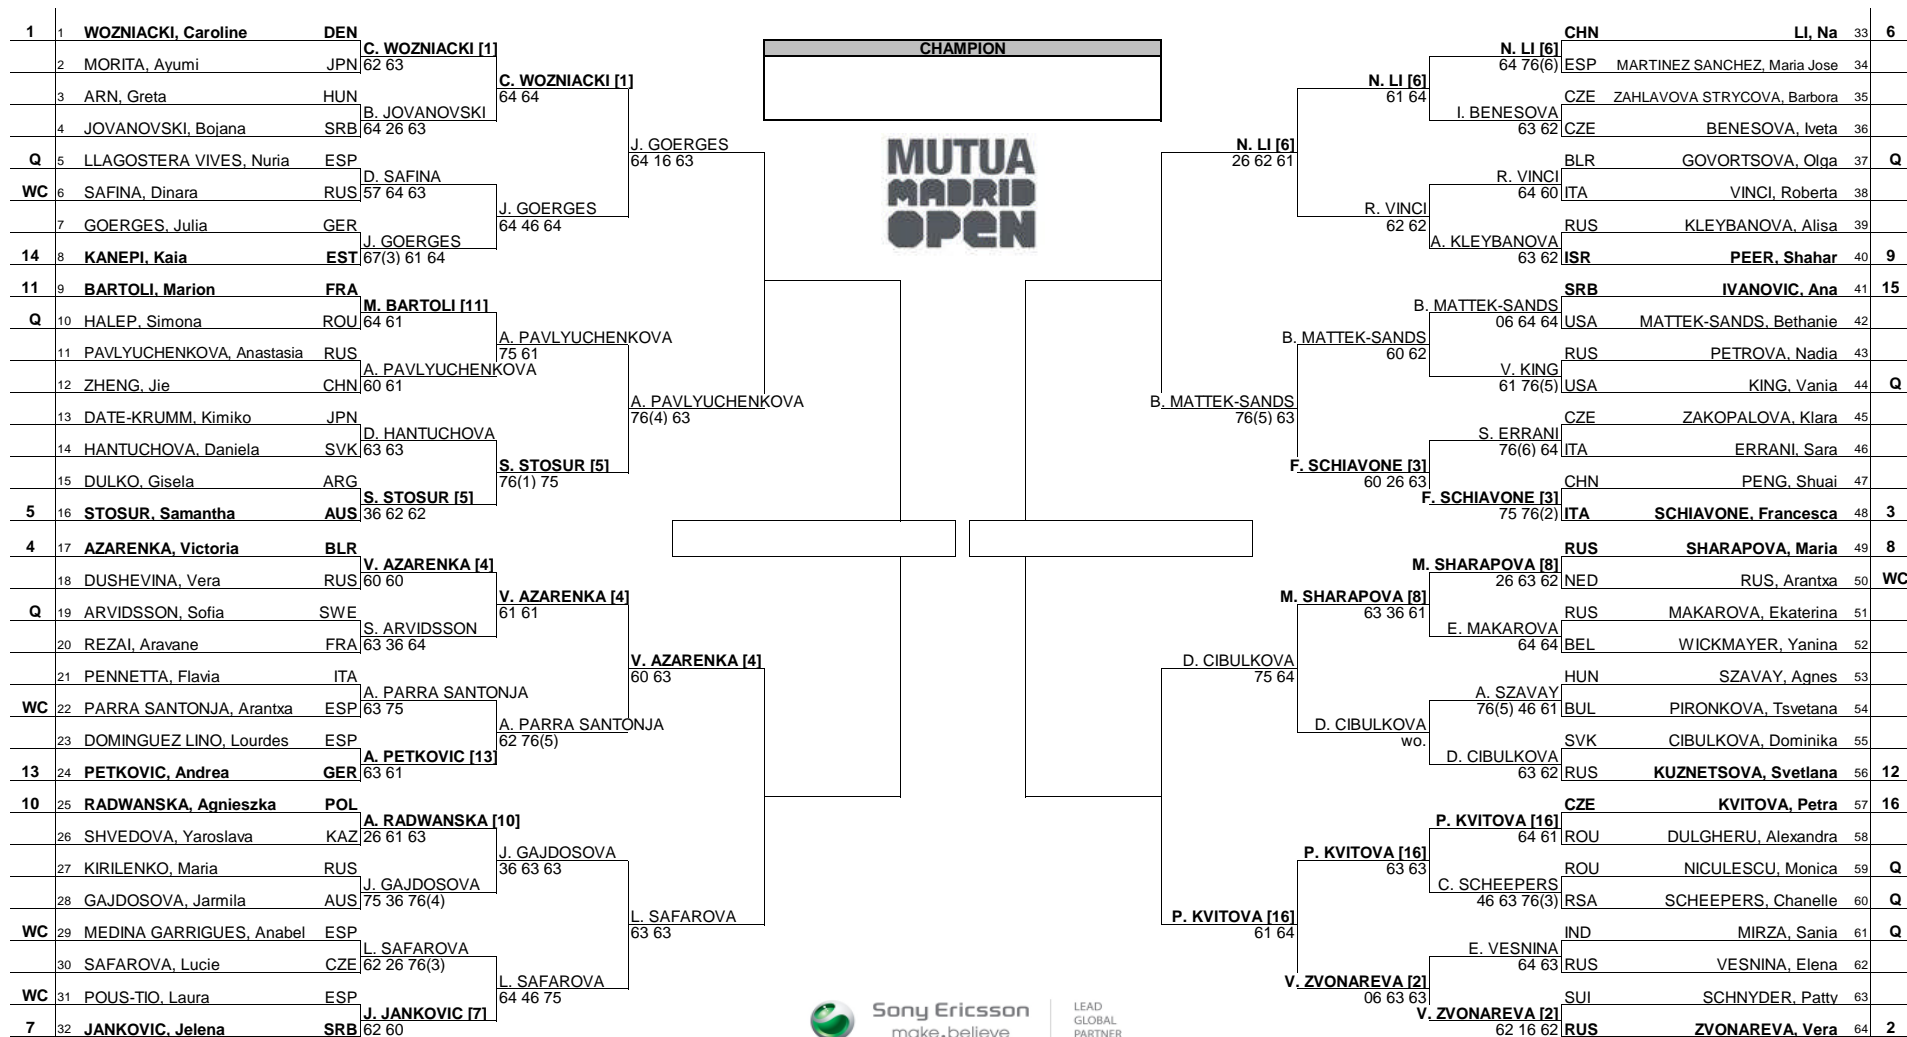

Mutua Madrid Open
MAIN DRAW SINGLES
 Madrid, Spain 30 Apr - 8 May 2011
 Red Clay
 WTA Premier Mandatory - € 3,500,000

LEAD GLOBAL PARTNER

Seeded Players	Rank	Seeded Players	Rank	Prize Money	Pts.	Lucky Losers	Retirements/W.O.
1 WOZNIACKI, Caroline	1	9 PEER, Shahar	11	Winner € 620,000	1000		
2 ZVONAREVA, Vera	3	10 RADWANSKA, Agnieszka	12	Finalists € 310,000	700		A.SZAVAY (Low back)
3 SCHIAVONE, Francesca	4	11 BARTOLI, Marion	13	Semi-Finalists € 135,500	450		
4 AZARENKA, Victoria	5	12 KUZNETSOVA, Svetlana	14	Quarter Finalists € 57,500	250		
5 STOSUR, Samantha	6	13 PETKOVIC, Andrea	15	3rd Round € 27,500	140		
6 LI, Na	7	14 KANEPI, Kaia	17	2nd Round € 15,150	80		
7 JANKOVIC, Jelena	8	15 IVANOVIC, Ana	18	1st Round € 7,825	5		
8 SHARAPOVA, Maria	9	16 KVITOVA, Petra	19				
				Last Direct Acceptance		Players Representative	
				ZHENG, Jie (59)		M.J.Martinez-S / A.Rezai	
						WTA Supervisor	
						G.Orlandi/F.Chouquet	
Follow Live Scoring at www.wtatennis.com							