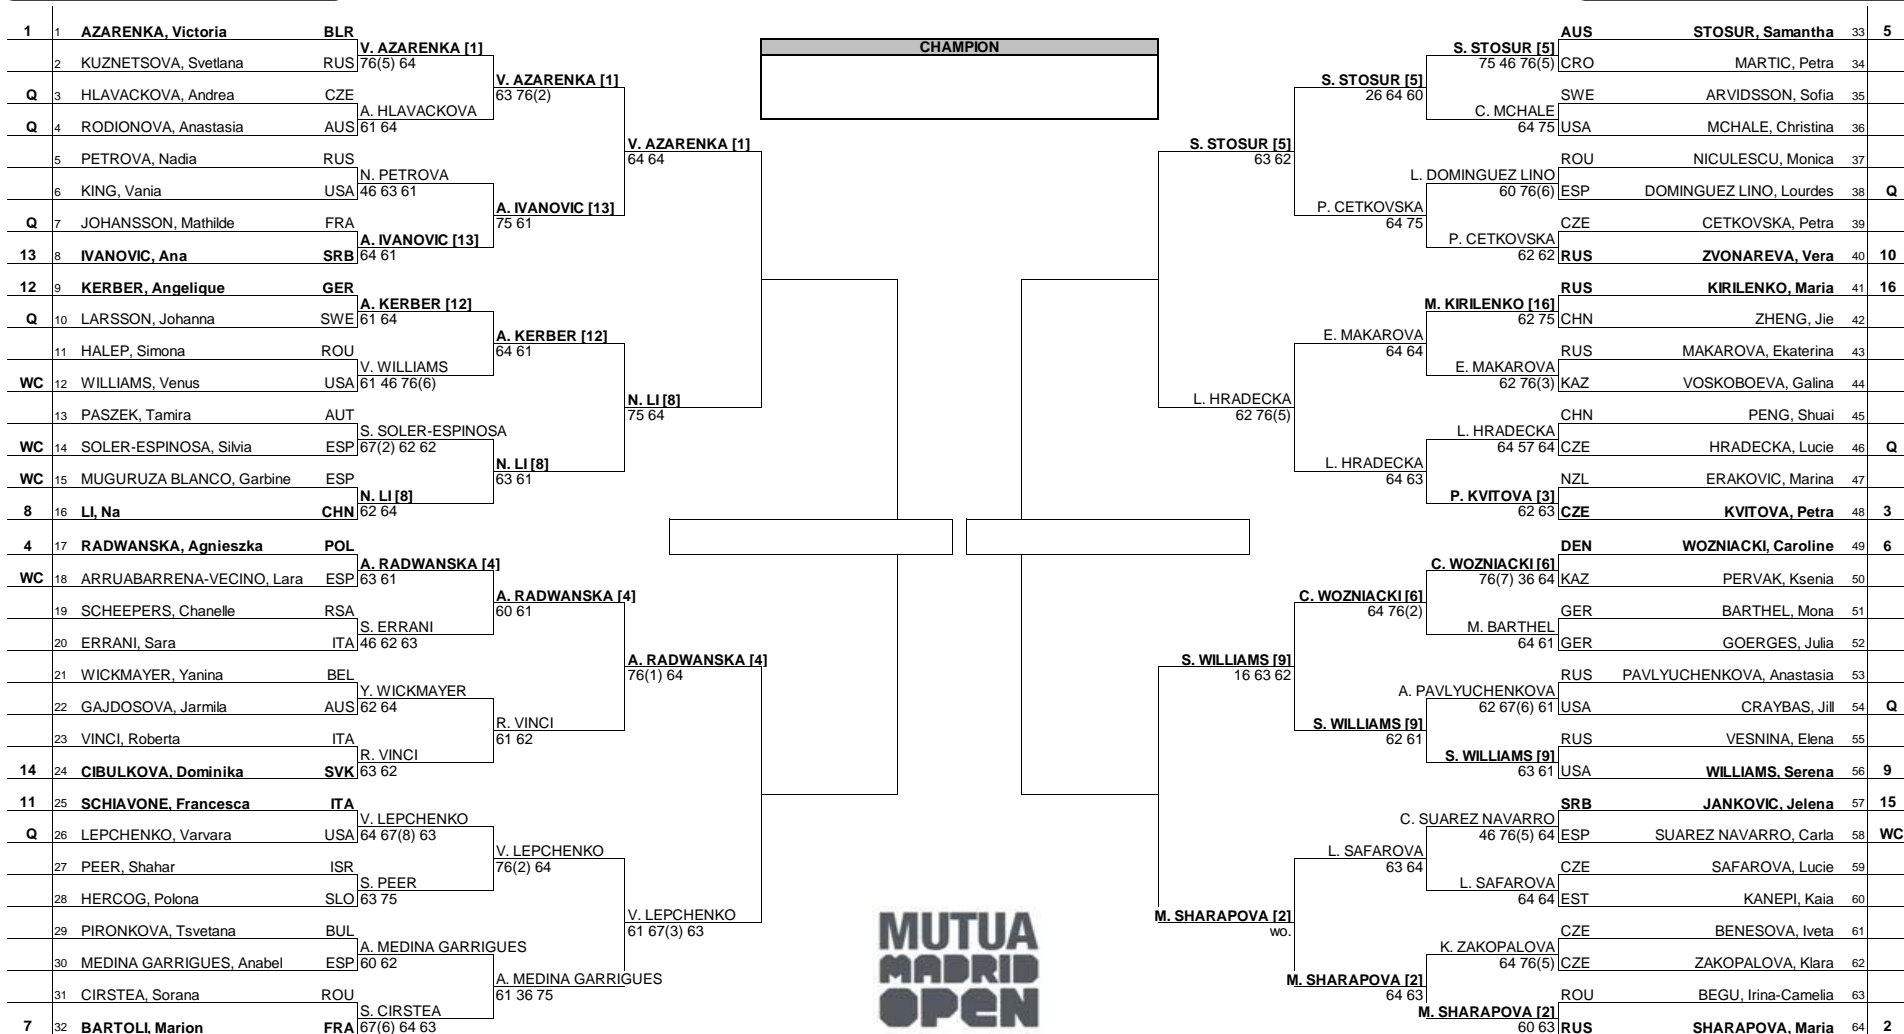

XPERIA
Sony Smartphone

Mutua Madrid Open

MAIN DRAW SINGLES

Madrid, ESP 4-13 May 2012

Blue Clay

WTA Premier Mandatory - €3,755,140

XPERIA
Sony Smartphone

Seeded Players		Rank	Seeded Players		Rank	Prize Money		Pts.	Lucky Losers		Retirements/W.O.				
1	AZARENKA, Victoria	1	9	WILLIAMS, Serena	9	Winner	€ 631,000	1000			L. Safarova - Illness				
2	SHARAPOVA, Maria	2	10	ZVONAREVA, Vera	10	Finalists	€ 313,000	700							
3	KVITOVA, Petra	3	11	SCHIAVONE, Francesca	11	Semi-Finalists	€ 149,500	450							
4	RADWANSKA, Agnieszka	4	12	KERBER, Angelique	12	Quarter Finalists	€ 70,000	250							
5	STOSUR, Samantha	5	13	IVANOVIC, Ana	13	3rd Round	€ 33,000	140							
6	WOZNIACKI, Caroline	6	14	CIBULKOVA, Dominika	14	2nd Round	€ 17,500	80							
7	BARTOLI, Marion	7	15	JANKOVIC, Jelena	15	1st Round	€ 8,750	5							
8	LI, Na	8	16	KIRILENKO, Maria	16										
										Last Direct Acceptance		Players Representative		WTA Supervisor	
										Petra Martic (57)		M. Bartoli / G. Muguruza-B.		G. Orlando / F. Chouquet / T. Cho	