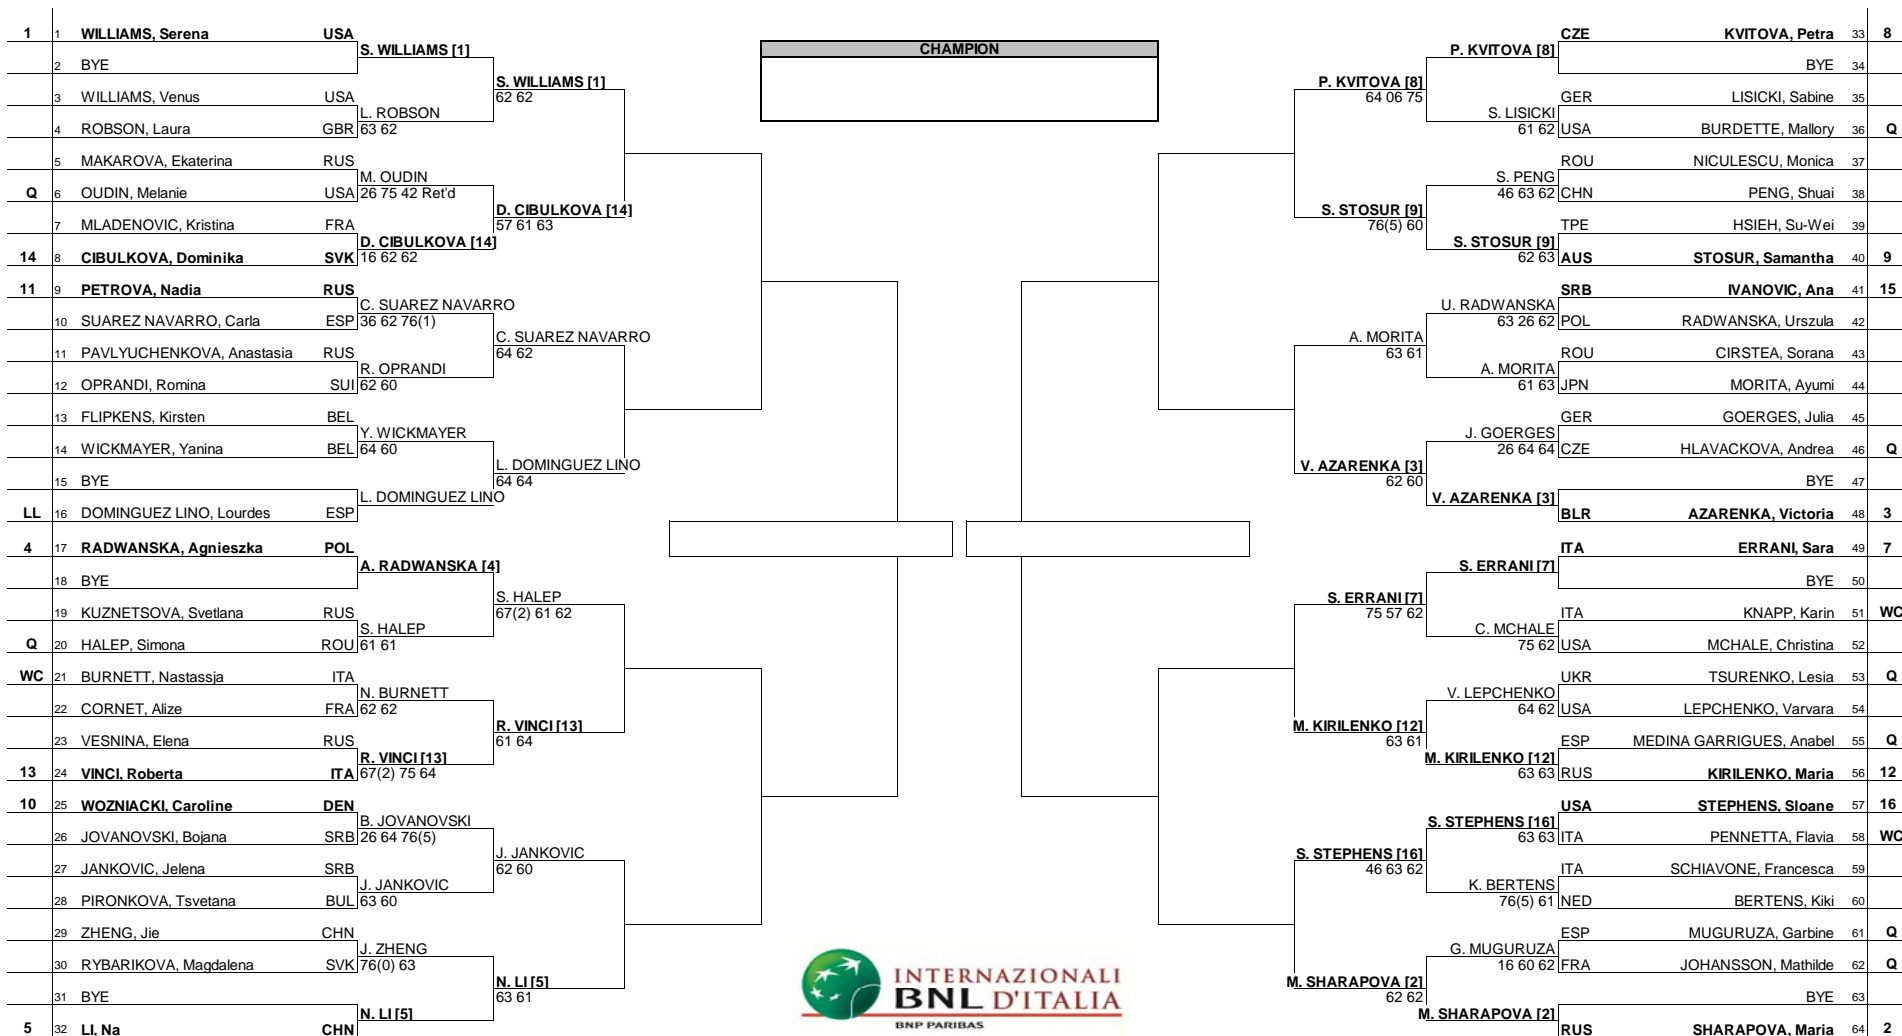

Internazionali BNL d'Italia

MAIN DRAW SINGLES

Rome, ITA 13-19 May 2013

Red Clay

WTA Premier 5 - \$2,369,000

Seeded Players		Seeded Players		On-site Prize Money Breakdown - Eur		Lucky Losers		Retirements/W.O.	
Rank	Player	Rank	Player		Pts.				
1	WILLIAMS, Serena	9	STOSUR, Samantha	9	Winner	€ 343,548	900	L. Dominguez Lino - A. Kerber (Abdominal Injury)	E. Makarova - Left Achilles
2	SHARAPOVA, Maria	10	WOZNIACKI, Caroline	10	Finalists	€ 171,774	620		
3	AZARENKA, Victoria	11	PETROVA, Nadia	11	Semi-Finalists	€ 85,835	395		
4	RADWANSKA, Agnieszka	12	KIRILENKO, Maria	12	Quarter Finalists	€ 39,548	225		
5	LI, Na	13	VINCI, Roberta	13	3rd Round	€ 19,597	125		
6	KERBER, Angelique	14	CIBULKOVA, Dominika	15	2nd Round	€ 10,065	70		
7	ERRANI, Sara	15	IVANOVIC, Ana	16	1st Round	€ 5,173	1		
8	KVITOVA, Petra	16	STEPHENS, Sloane	17					