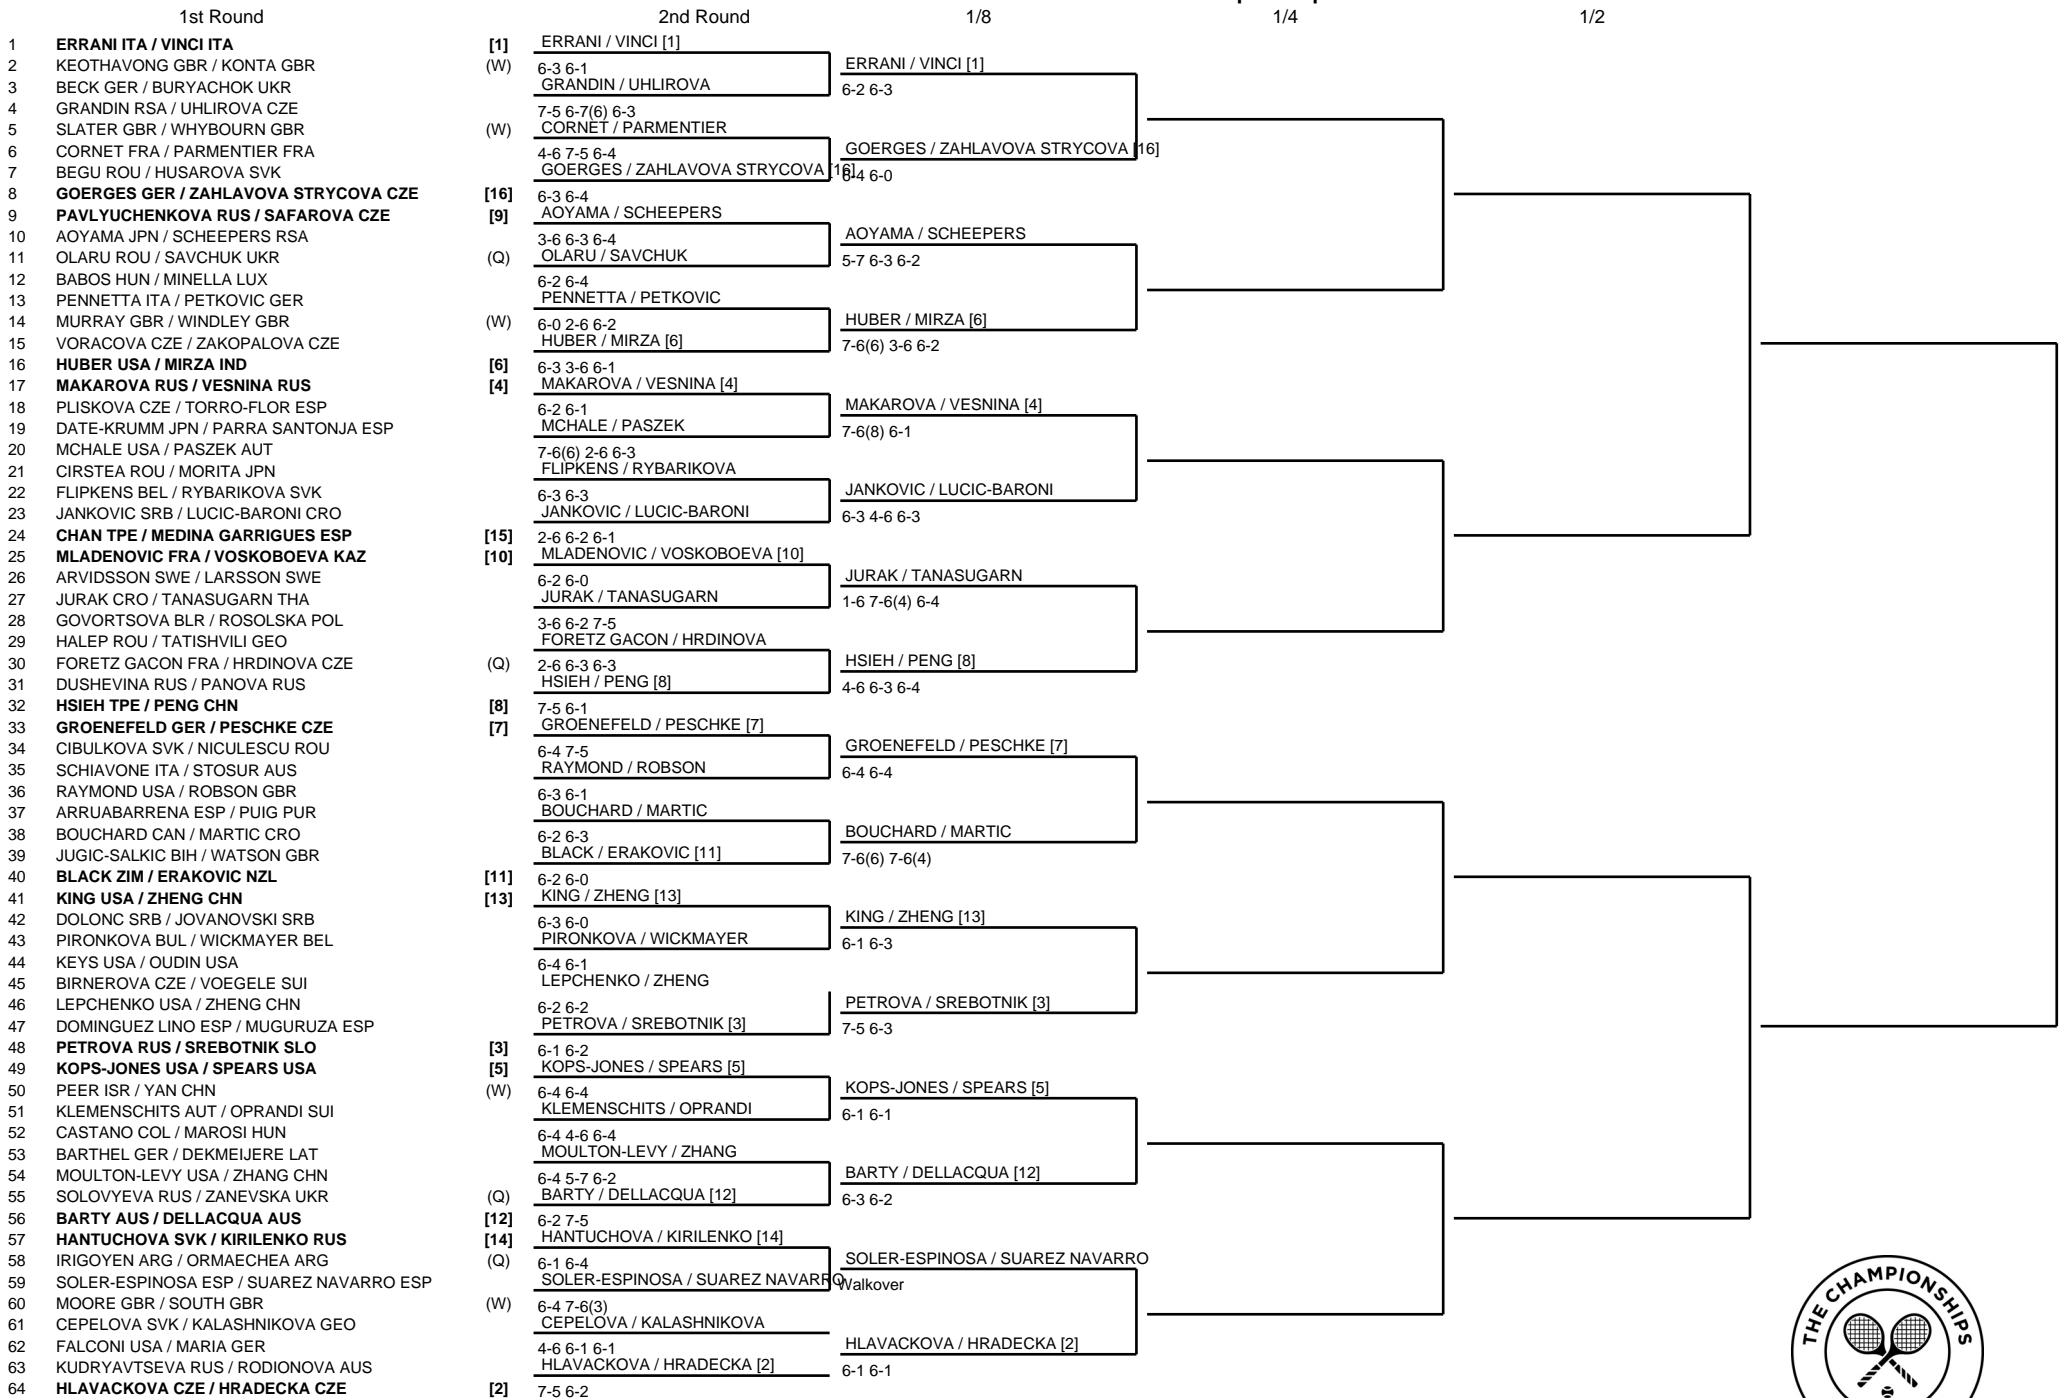

Wimbledon 2013 Ladies' Doubles Championship

IBM See what IBM does for Wimbledon

Champion: