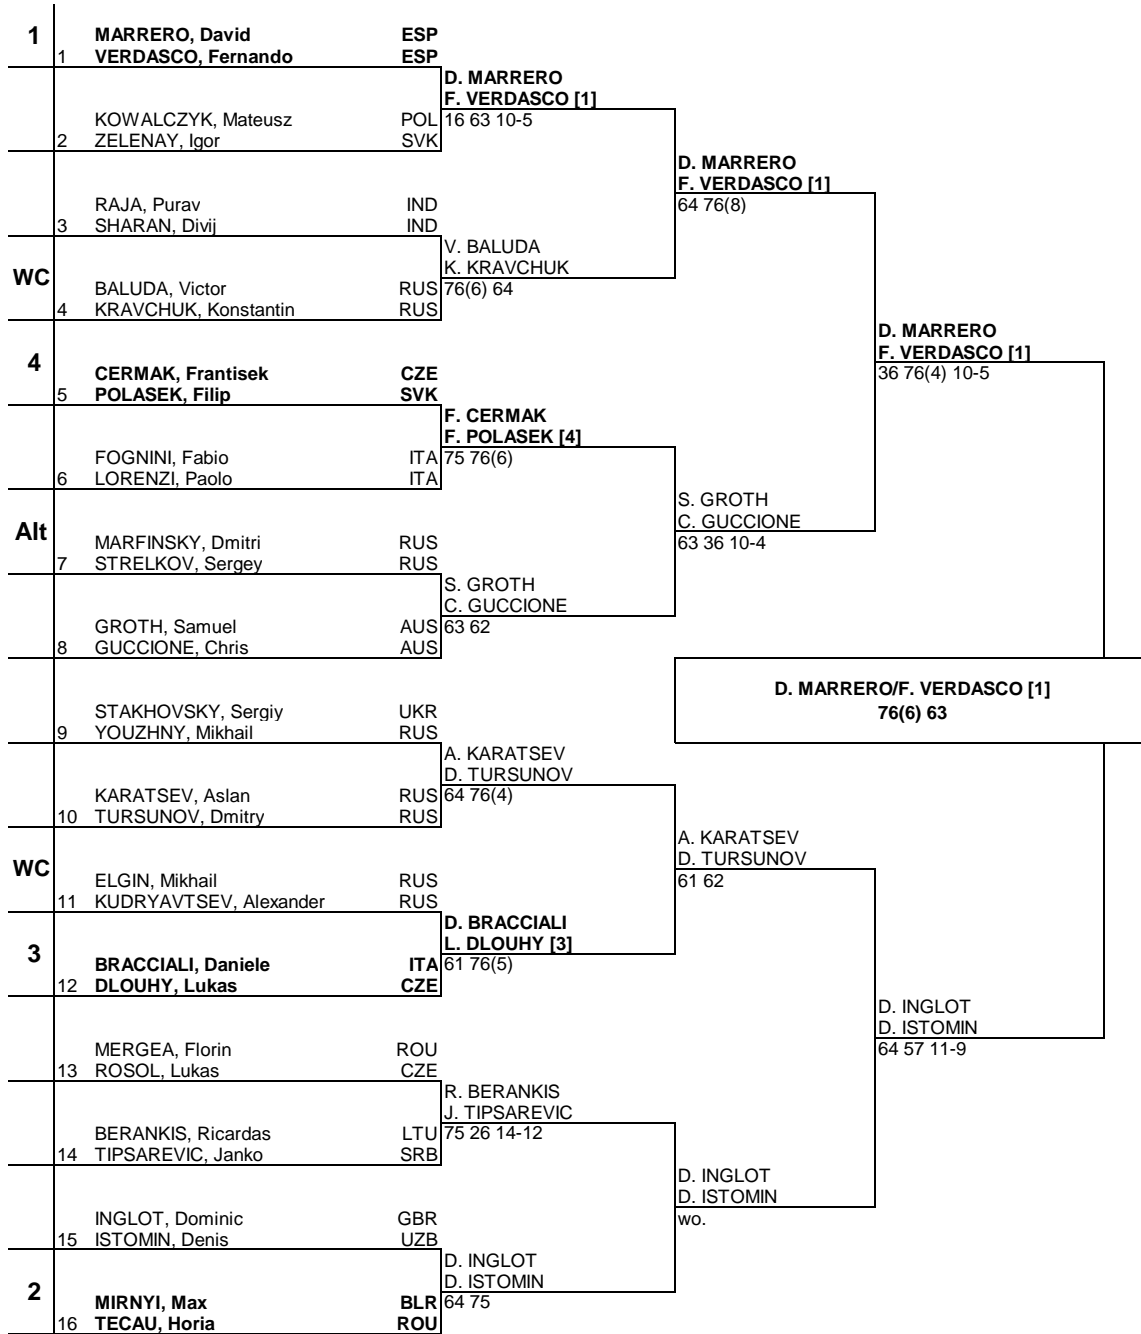

# St. Petersburg Open

## MAIN DRAW DOUBLES

St. Petersburg, Russia

September 16 - 22, 2013

Hard, Play It Global

\$519,775

568

ATP Tour © Copyright 2006

Seeded Players	Rank	Prize Money (Per Team)	Pts.	Alternates	Retirements/W.O.
1 MARRERO, David / VERDASCO, Fernando	41	Winner \$25,000	250	S. Strelkov / D. Marfinsky / P. Marx / F. Moser	R. Berankis / J. Tipsarevic - R. Berankis / J. Tipsarevic (Right Wrist/Right Wrist)
2 MIRNYI, Max / TECAU, Horia	56	Finalist \$13,140	150		
3 BRACCIALI, Daniele / DLOUHY, Lukas	82	Semi-Finalist \$7,120	90		
4 CERMAK, Frantisek / POLASEK, Filip	97	Quarter-Finalist \$4,070	45		
FOLLOW LIVE SCORING AT <a href="http://www.ATPWorldTour.com">www.ATPWorldTour.com</a>		First Round \$2,390	0		
Last Direct Acceptance				ATP Supervisor	
Adv - 173; On Site - 360				Carlos Sanches	