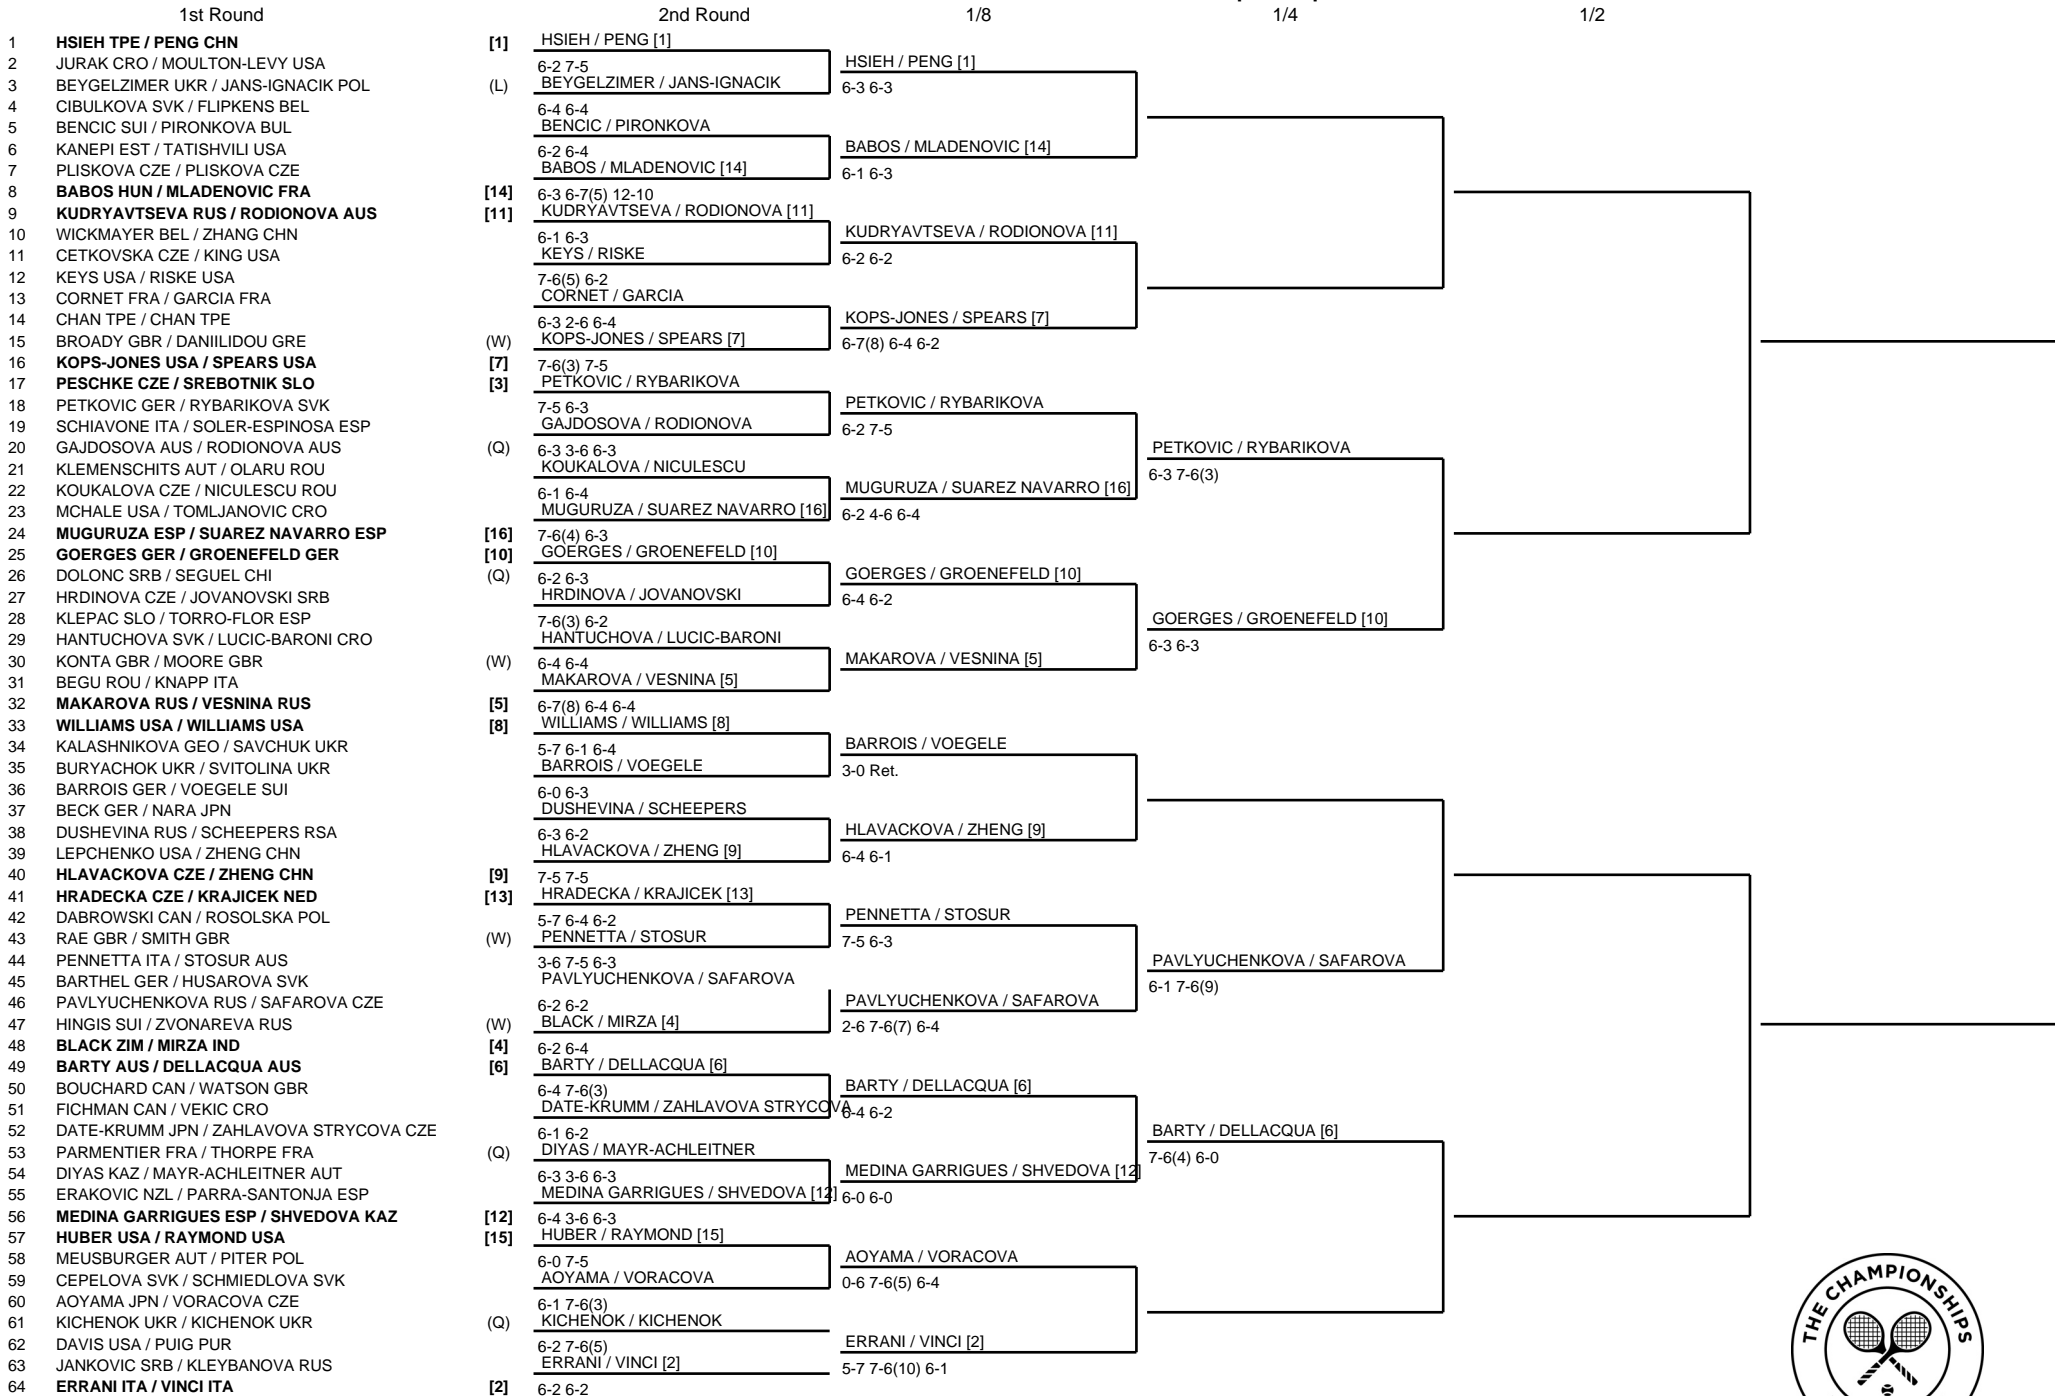

Wimbledon 2014 Ladies' Doubles Championship

Champion: