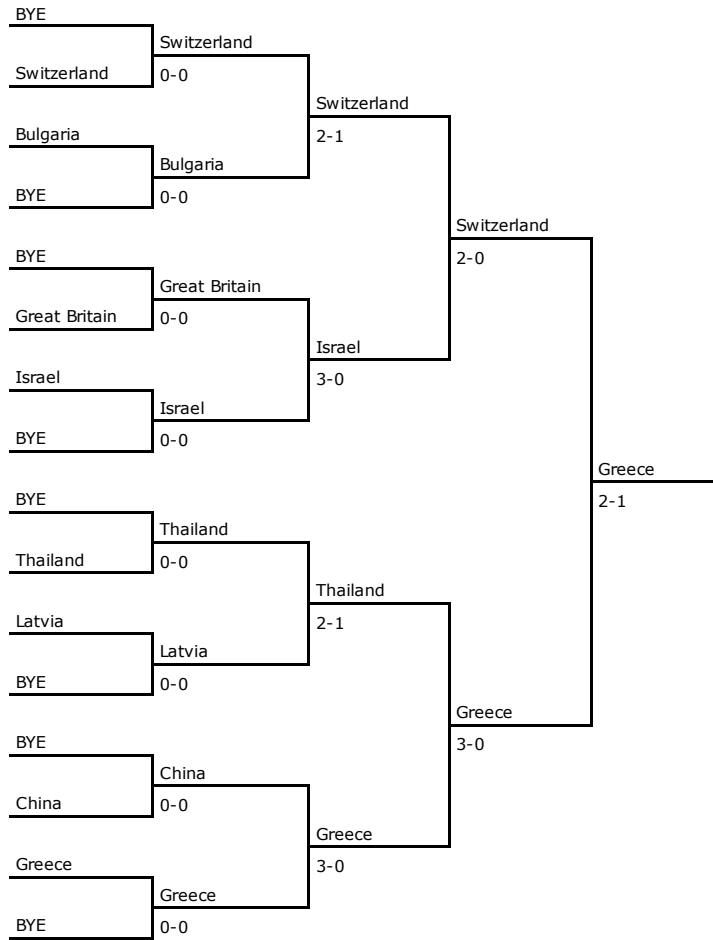

WG

Semi Finals Finals Winner

Quarter Finals Semi Finals Finals Winner

Semi Finals Finals Winner

Round 2 Quarter Finals Semi Finals Finals Winner

Places 17-24

Places 19-20

Semi Finals Finals Winner

Places 21-24

Places 23-24