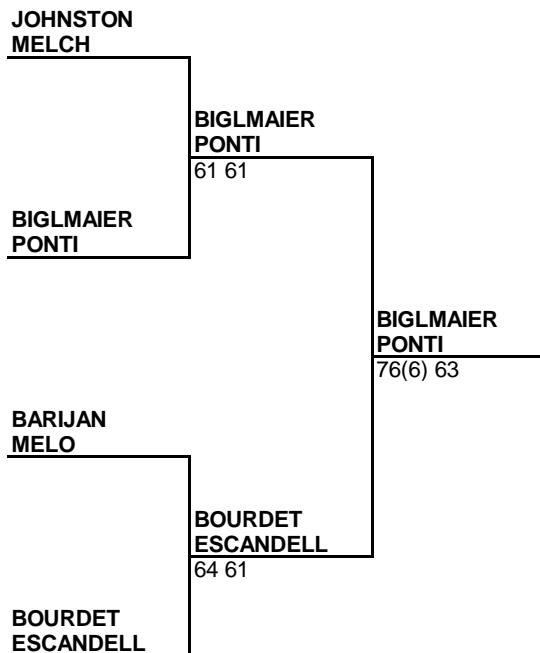

Beach Tennis Tour

Acc. Ranking	#	Seeded teams	#	Seeded teams	#	Seeded teams	#	Seeded teams
Rkg Date	1	CORTEZ	5	GARNIER	9	CHURAKOVA	13	CORREA
Top DA		MUNIZ		RENARD		NIKOYAN		SCIOLTI
Last DA	2	CIMATTI CURZI	6	JOHNSTON MELCH	10	BUUTS RASMIJN	14	SAPIENZA ARMANI SAPIENZA MURO
Seed ranking	3	BIGLMAIER PONTI	7	LABRIT TAKAHASHI	11	CORTEZ FERNANDES DA	15	BODAR RIVERA
Rkg Date 17/11/14								
Top seed	4	BARIJAN	8	BOURDET	12	FONT	16	KIRGIZOVA
Last seed	152	MELO		ESCANDELL		KELBERT		TIMOFEEVA
<table border="1"> <tr> <td>Draw date/time:</td> <td>21/11/14 11AM</td> </tr> <tr> <td>Last Accepted team</td> <td>BYES</td> </tr> <tr> <td>Player representatives</td> <td></td> </tr> <tr> <td>BLASCO-BOUTENS OIANE</td> <td></td> </tr> <tr> <td>ITF Referee's signature</td> <td></td> </tr> <tr> <td>Massimo Morelli</td> <td></td> </tr> </table>